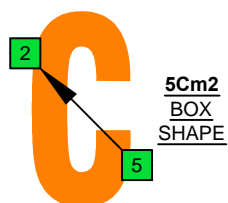

E phrygian mode EDCAG octaves box shapes

E phrygian mode
SEMITONOMETER

5Cm2
BOX
SHAPE

www.cagedoctaves.com

Zon Brookes

EDCAG octaves E phrygian mode : 5Cm2 box shape

EDCAG octaves E phrygian mode ENTIRE FINGERBOARD NOTE NAMES : 5Cm2 box shape

EDCAG octaves E phrygian mode ENTIRE FINGERBOARD INTERVALS : 5Cm2 box shape