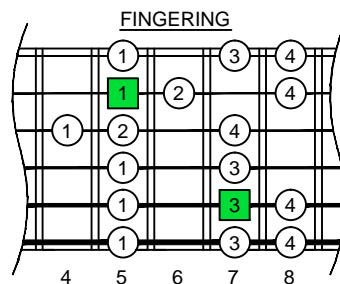

E phrygian mode EDCAG octaves box shapes

E phrygian mode
SEMITONOMETER

5Cm2
BOX
SHAPE

www.cagedoctaves.com

Zon Brookes

EDCAG octaves E phrygian mode : 5Cm2 box shape

EDCAG octaves E phrygian mode ENTIRE FINGERBOARD NOTE NAMES : 5Cm2 box shape

EDCAG octaves E phrygian mode ENTIRE FINGERBOARD INTERVALS : 5Cm2 box shape