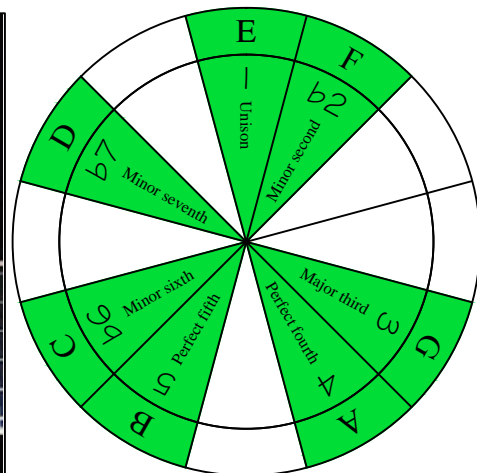

E phrygian mode EDCAG octaves box shapes

E phrygian mode
SEMITONOMETER

5Cm2
BOX
SHAPE

www.cagedoctaves.com

Zon Brookes

EDCAG octaves E phrygian mode : 5Cm2 box shape

EDCAG octaves E phrygian mode ENTIRE FINGERBOARD NOTE NAMES : 5Cm2 box shape

EDCAG octaves E phrygian mode ENTIRE FINGERBOARD INTERVALS : 5Cm2 box shape