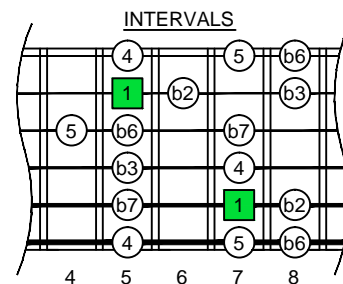

E phrygian mode EDCAG octaves box shapes

E phrygian mode
SEMITONOMETER

5Cm2
BOX
SHAPE

www.cagedoctaves.com

Zon Brookes

EDCAG octaves E phrygian mode : 5Cm2 box shape

EDCAG octaves E phrygian mode ENTIRE FINGERBOARD NOTE NAMES : 5Cm2 box shape

EDCAG octaves E phrygian mode ENTIRE FINGERBOARD INTERVALS : 5Cm2 box shape