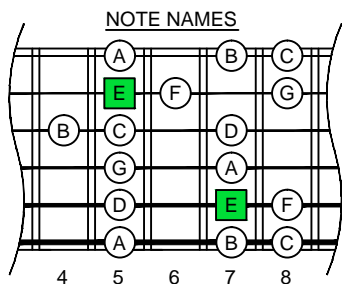

E phrygian mode EDCAG octaves box shapes

E phrygian mode
SEMITONOMETER

5Cm2
BOX
SHAPE

www.cagedoctaves.com

Zon Brookes

EDCAG octaves E phrygian mode : 5Cm2 box shape

EDCAG octaves E phrygian mode ENTIRE FINGERBOARD NOTE NAMES : 5Cm2 box shape

EDCAG octaves E phrygian mode ENTIRE FINGERBOARD INTERVALS : 5Cm2 box shape