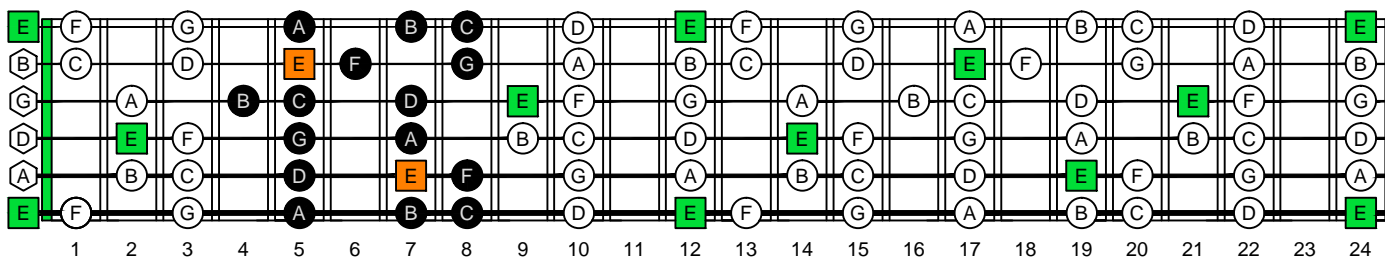

E phrygian mode EDCAG octaves box shapes

E phrygian mode
SEMITONOMETER

5Cm2
BOX
SHAPE

www.cagedoctaves.com

Zon Brookes

EDCAG octaves E phrygian mode : 5Cm2 box shape

EDCAG octaves E phrygian mode ENTIRE FINGERBOARD NOTE NAMES : 5Cm2 box shape

EDCAG octaves E phrygian mode ENTIRE FINGERBOARD INTERVALS : 5Cm2 box shape